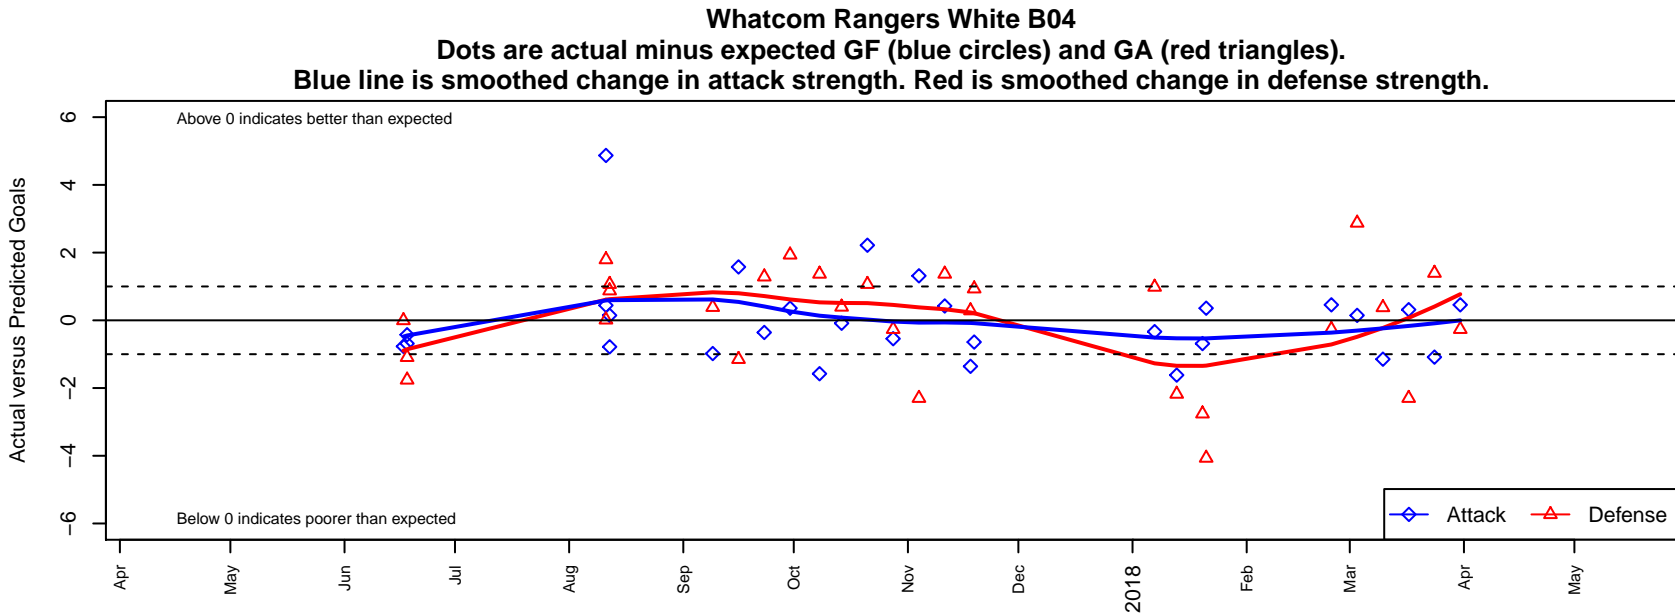

Whatcom Rangers White B04

Whatcom FC Rangers
 Bellingham, WA
 B04 total strength=837
 attack=1.35 defense=0.96
 fall league = NPSL DIVISION 2 (04) U14
 spr league = Spr NPSL (04) Div 2 U14
 notes= Cooley 2016

**attack and defense variance (black dot)
relative to other teams
and top 10 in region**

**attack and defense rating
relative to others at age
and all opponents in last 13 months**

Performance relative to 13 month average