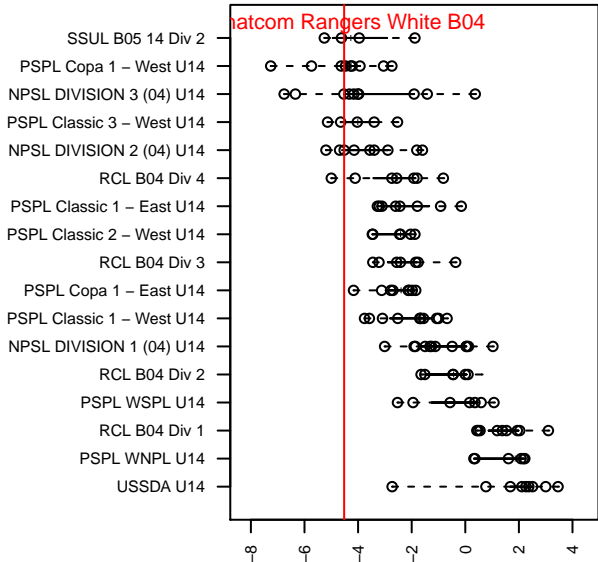

Whatcom Rangers White B04

Whatcom FC Rangers
 Bellingham, WA
 B04 total strength=837
 attack=1.35 defense=0.96
 fall league = NPSL DIVISION 2 (04) U14
 spr league = Spr NPSL (04) Div 2 U14
 notes= Cooley 2016

alt names used:
 10 Whatcom FC Rangers BU14 White
 WFC Rangers White B04
 Whatcom FC Rangers B04 White
 Whatcom FC Rangers – B04 White
 Whatcom FC Rangers B04 White

Venues played:
 2017 Skagit Firecracker Div. 2 U14
 2017 Rimland Challenge COPA U14
 2017 NPSL DIVISION 2 (04) U14
 2017 Founders Cup B04 Div A
 2017 Spr NPSL (04) Division 2 U14

**attack and defense variance (black dot)
relative to other teams
and top 10 in region**

**attack and defense rating
relative to others at age
and all opponents in last 13 months**

Performance relative to 13 month average