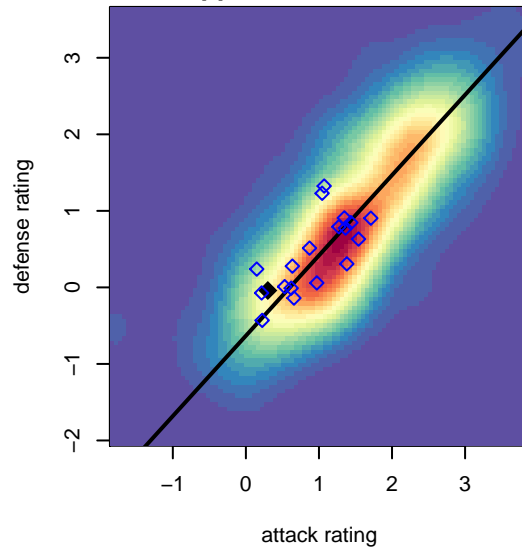

Whatcom Rangers White B04

Whatcom FC Rangers
 Bellingham, WA
 B04 total strength=837
 attack=1.35 defense=0.96
 fall league = NPSL DIVISION 2 (04) U14
 spr league = Spr NPSL (04) Div 2 U14
 notes= Cooley 2016

**attack and defense variance (black dot)
relative to other teams
and top 10 in region**

**attack and defense rating
relative to others at age
and all opponents in last 13 months**

Performance relative to 13 month average