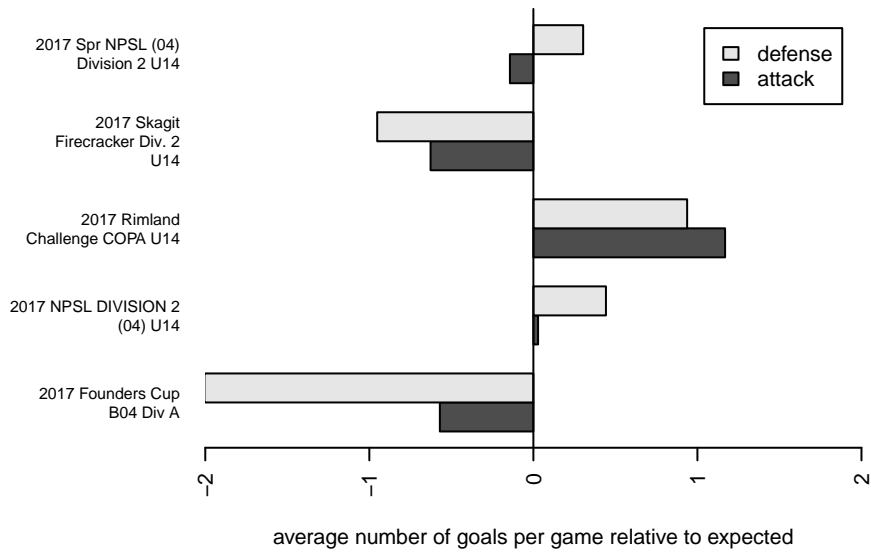

Whatcom Rangers White B04

Whatcom FC Rangers
 Bellingham, WA
 B04 total strength=837
 attack=1.35 defense=0.96
 fall league = NPSL DIVISION 2 (04) U14
 spr league = Spr NPSL (04) Div 2 U14
 notes= Cooley 2016

**attack and defense variance (black dot)
relative to other teams
and top 10 in region**

**attack and defense rating
relative to others at age
and all opponents in last 13 months**

Performance relative to 13 month average