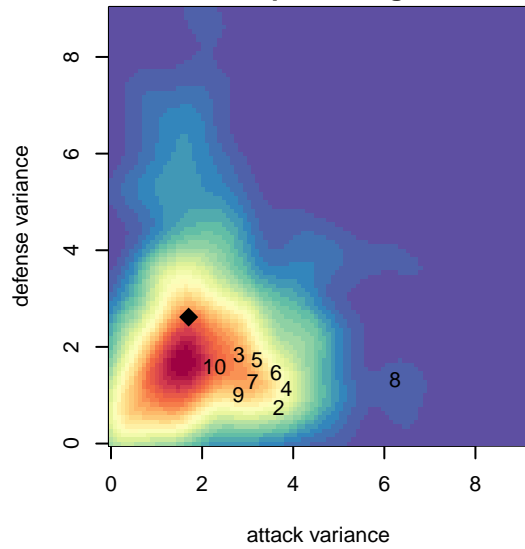

Whatcom Rangers White B04

Whatcom FC Rangers
 Bellingham, WA
 B04 total strength=837
 attack=1.35 defense=0.96
 fall league = NPSL DIVISION 2 (04) U14
 spr league = Spr NPSL (04) Div 2 U14
 notes= Cooley 2016

**attack and defense variance (black dot)
relative to other teams
and top 10 in region**

**attack and defense rating
relative to others at age
and all opponents in last 13 months**

Performance relative to 13 month average